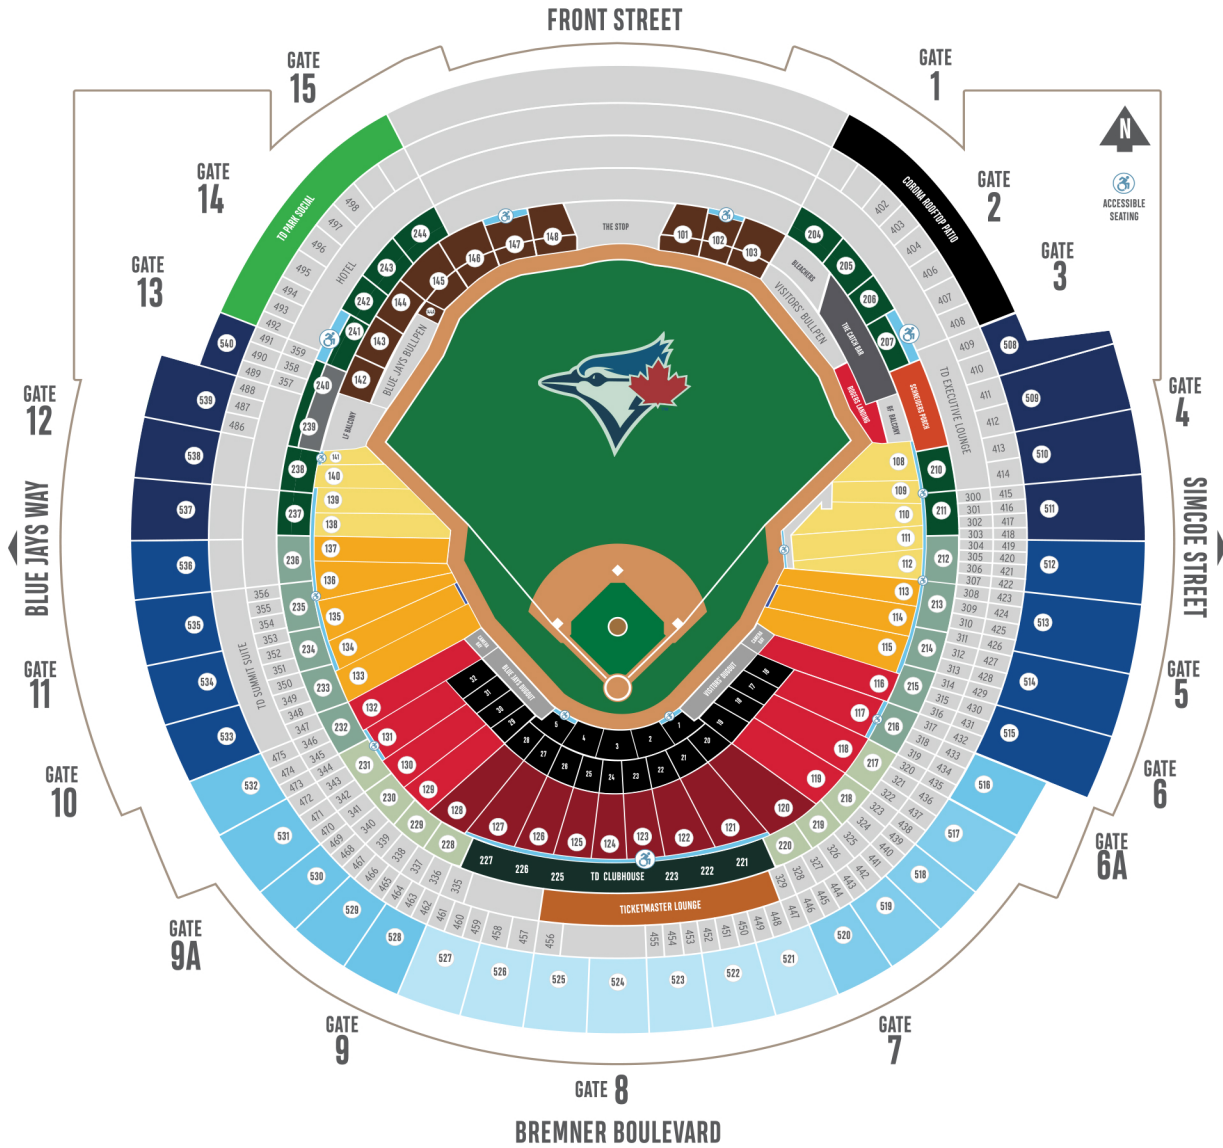

# ROGERS CENTRE BALLPARK MAP

### 100 LEVEL

- PREMIUM CLUBS
- HOME PLATE RESERVED
- DUGOUT RESERVED
- BASELINE RESERVED
- CORNER RESERVED
- 100 LEVEL OUTFIELD

### 300 LEVEL

- TICKETMASTER LOUNGE

### 500 LEVEL

- 500 LEVEL HOME PLATE
- 500 LEVEL INFIELD
- 500 LEVEL BASES
- 500 LEVEL OUTFIELD
- ACCESSIBLE SEATING
- THESCORE BET BASELINE BOX