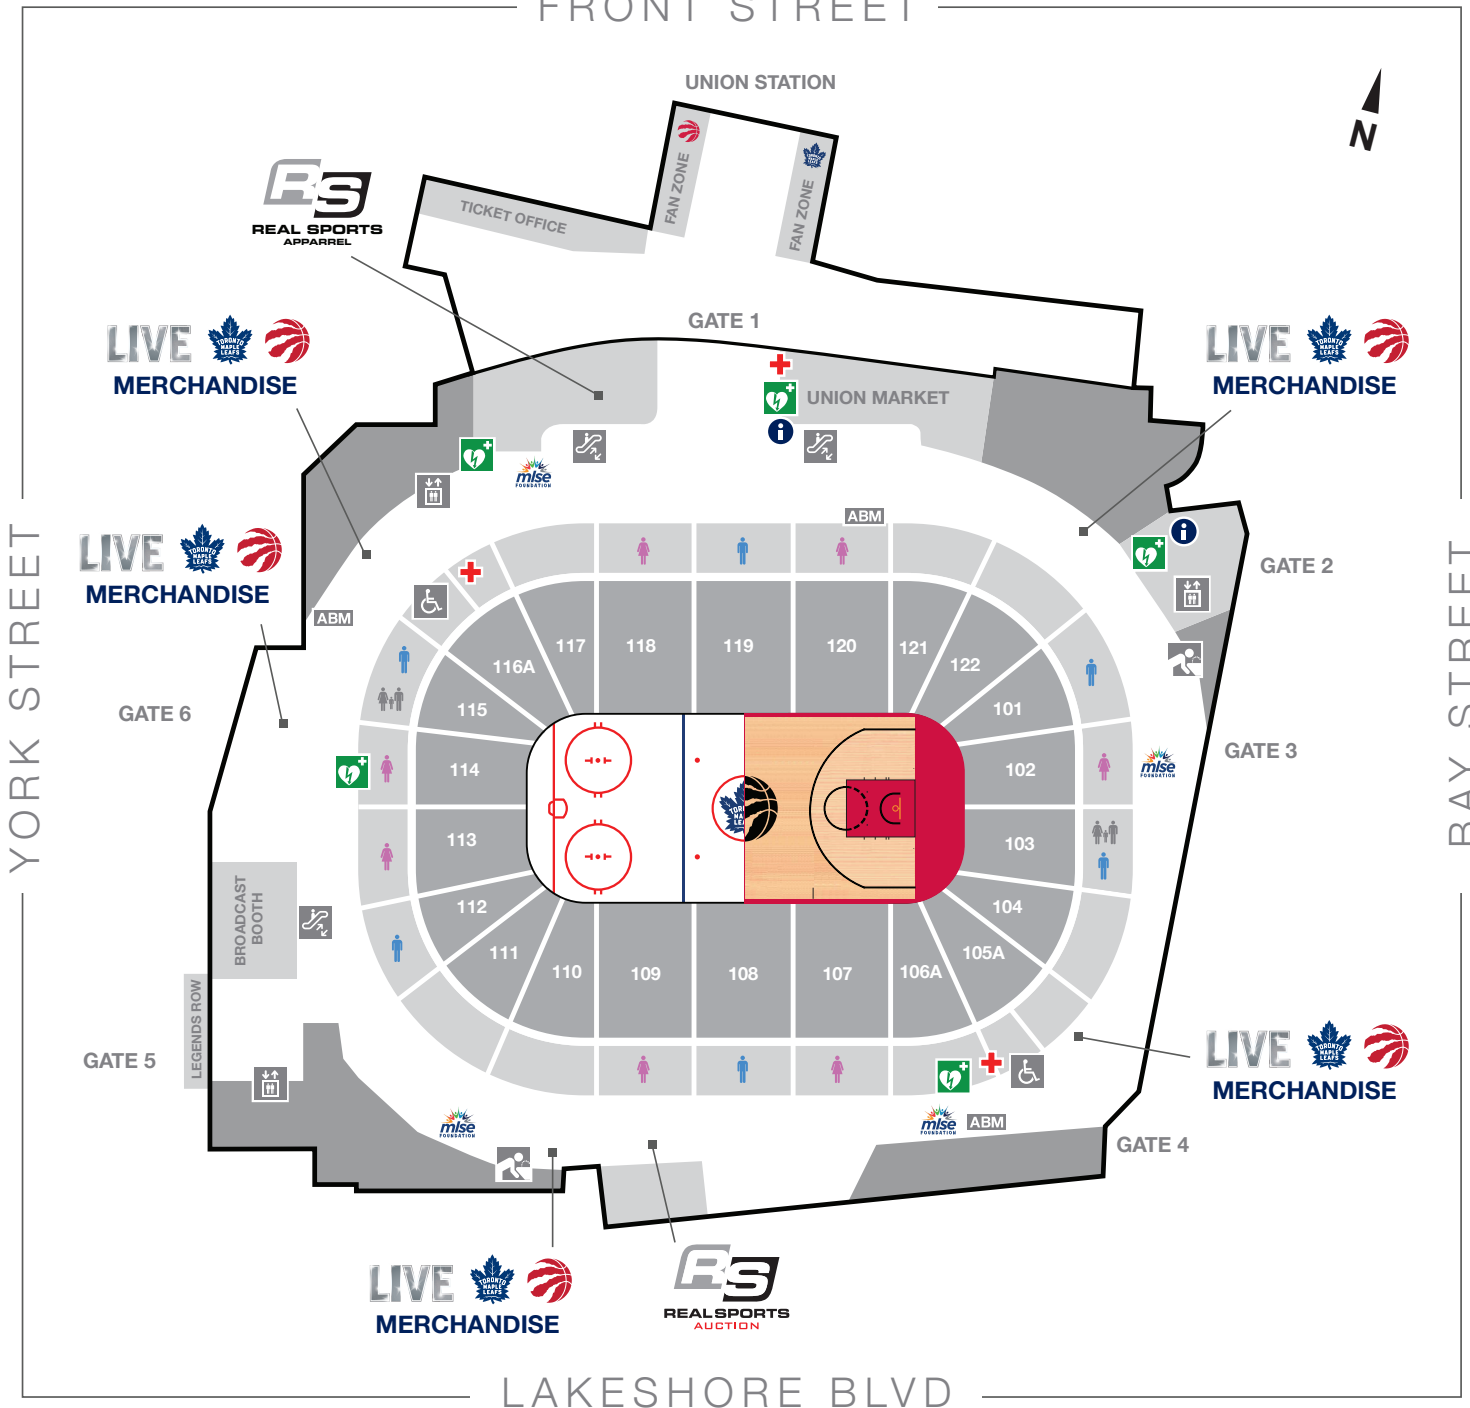

Coca-Cola 100 LEVEL

FRONT STREET

- | | | | |
|-------------------------|---------------------------|---------------------|--|
| ABM BANK MACHINE | ACCESSIBLE SEATING | WASHROOM | FAN SERVICES |
| ELEVATOR | WATER FOUNTAIN | DEFIBRILATOR | 50/50 KIOSK |
| ESCALATOR | FAMILY WASHROOM | FIRST AID | FAN ASSISTANCE # (647) 694-0454 |